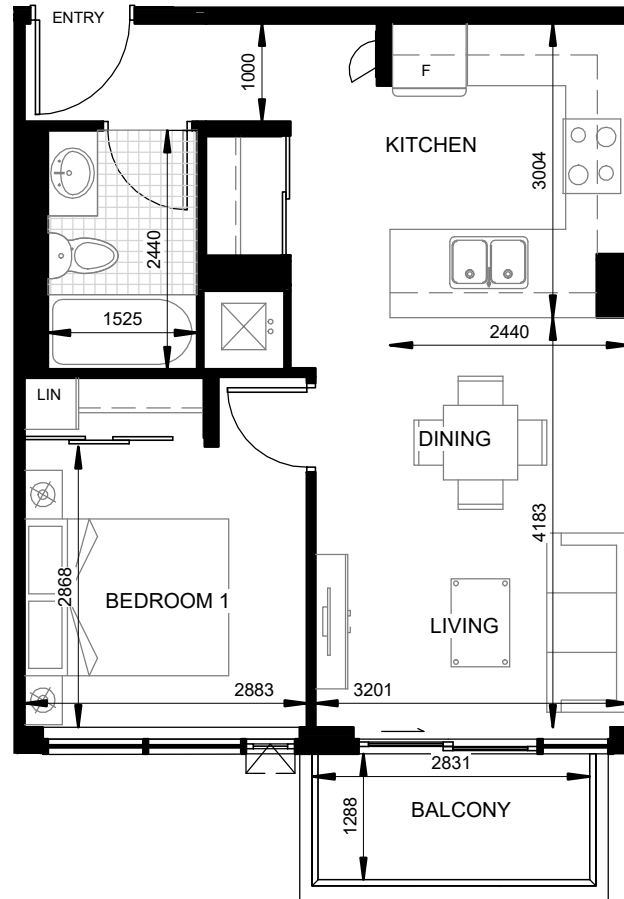

175 OAK STREET

SUITE: 304

1 BEDROOM APARTMENT

524.74 SQ.F. 48.75 SQ.M.

Toronto
Community
Housing

LEVEL 3

DRAWING IS NOT TO SCALE. ALL AREAS AND ROOM DIMENSIONS ARE APPROXIMATE. SUITE AREA MEASUREMENTS ARE IN ACCORDANCE WITH STANDARD PRACTICES. FURNITURE IS FOR ILLUSTRATIVE PURPOSES ONLY